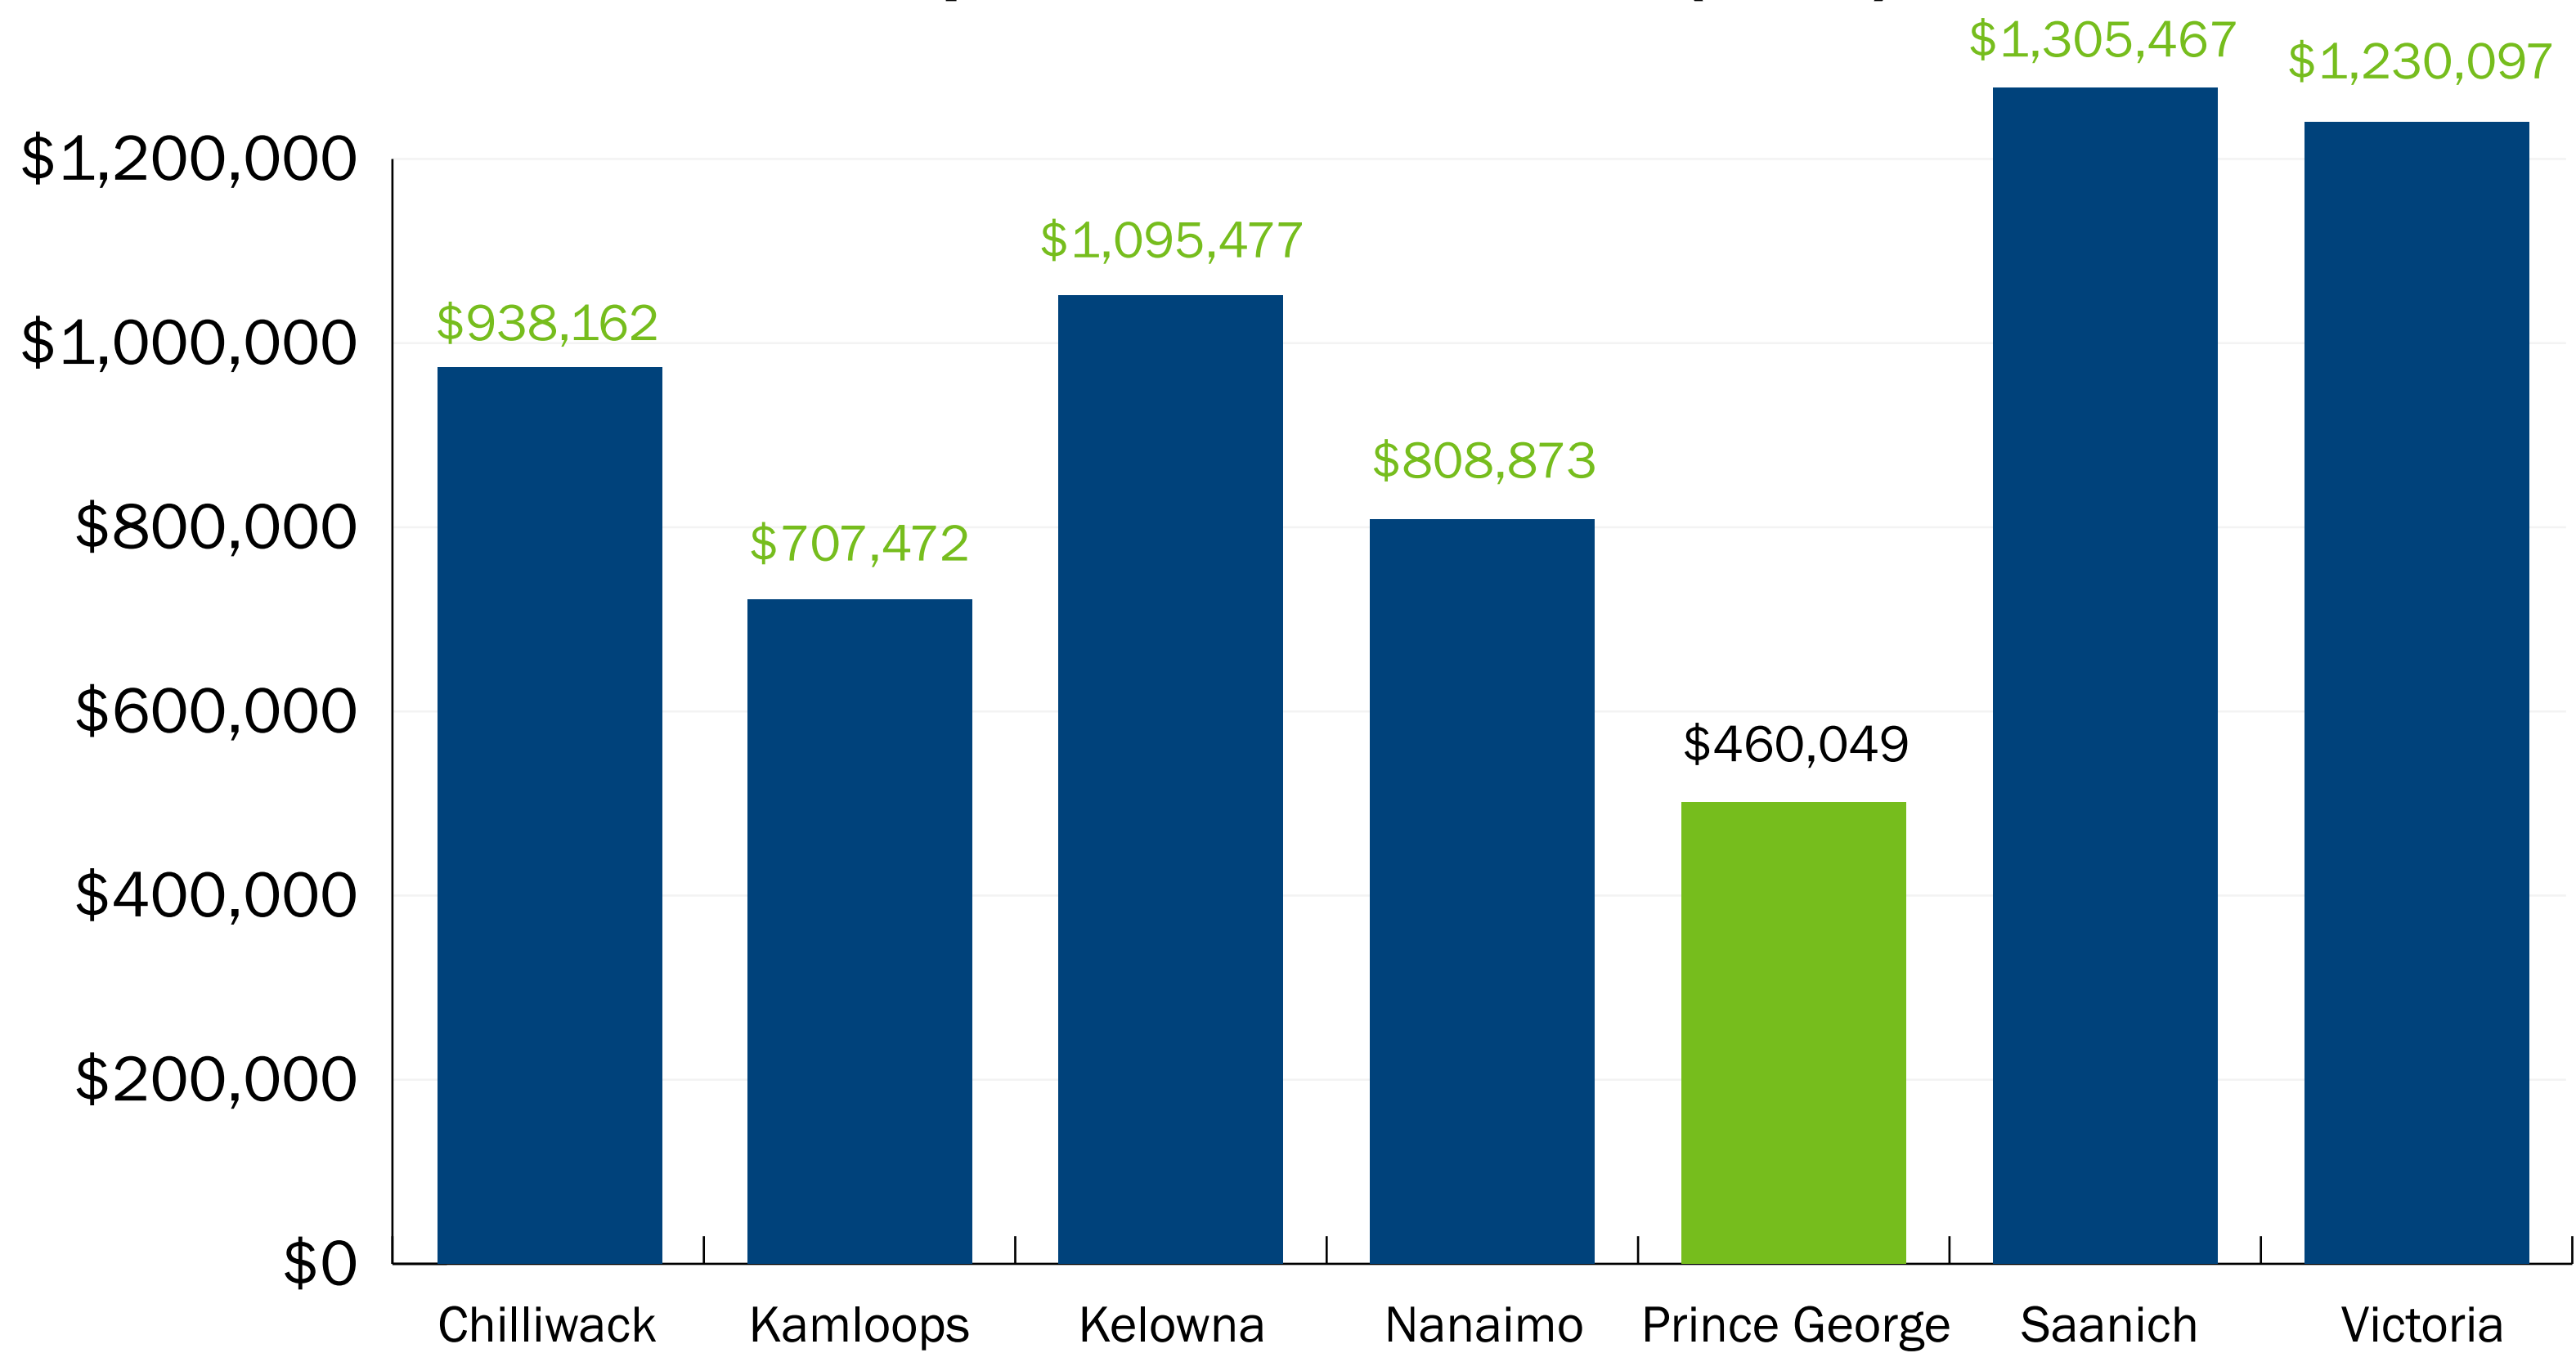

MUNICIPAL TAXES ON HOME VALUE

Tax levels among similar sized BC municipalities. Housing costs in Prince George are lower.

Representative home value (2023)

Representative taxes on an average home (2023)

Scan to learn more, or visit princegeorge.ca/property-taxes