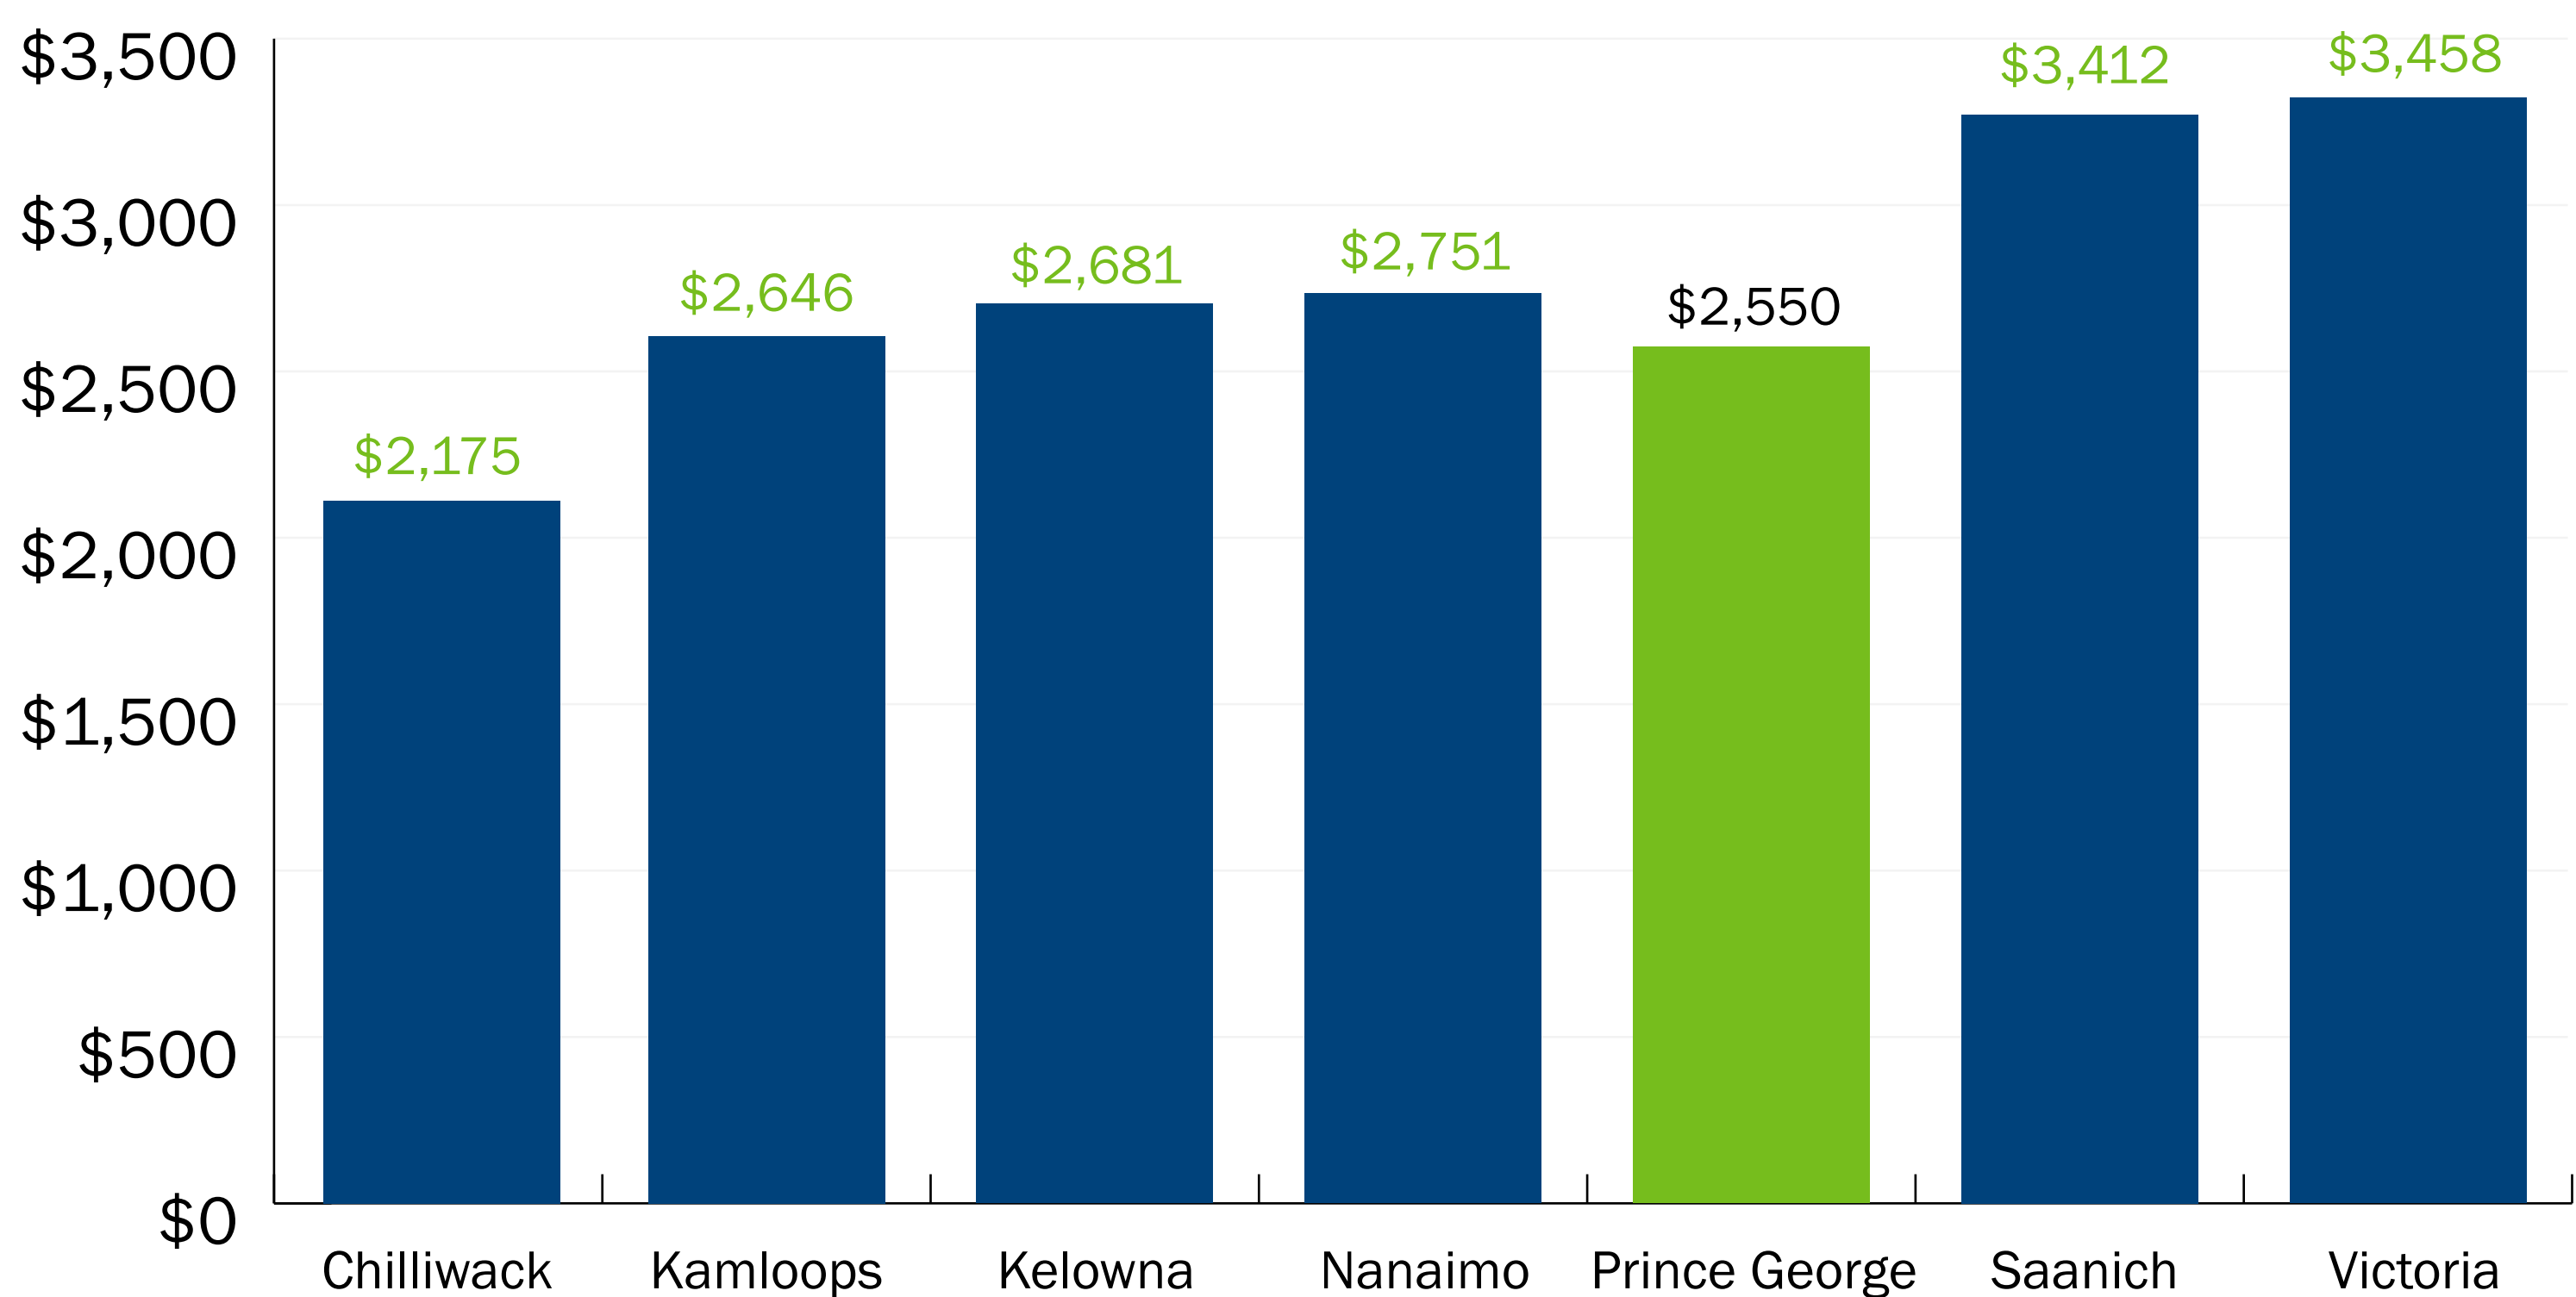

MUNICIPAL TAXES ON HOME VALUE

Tax levels among similar sized BC municipalities. Housing costs in Prince George are lower.

Representative home value (2023)

Representative taxes on an average home (2023)

Scan to learn more, or visit princegeorge.ca/property-taxes