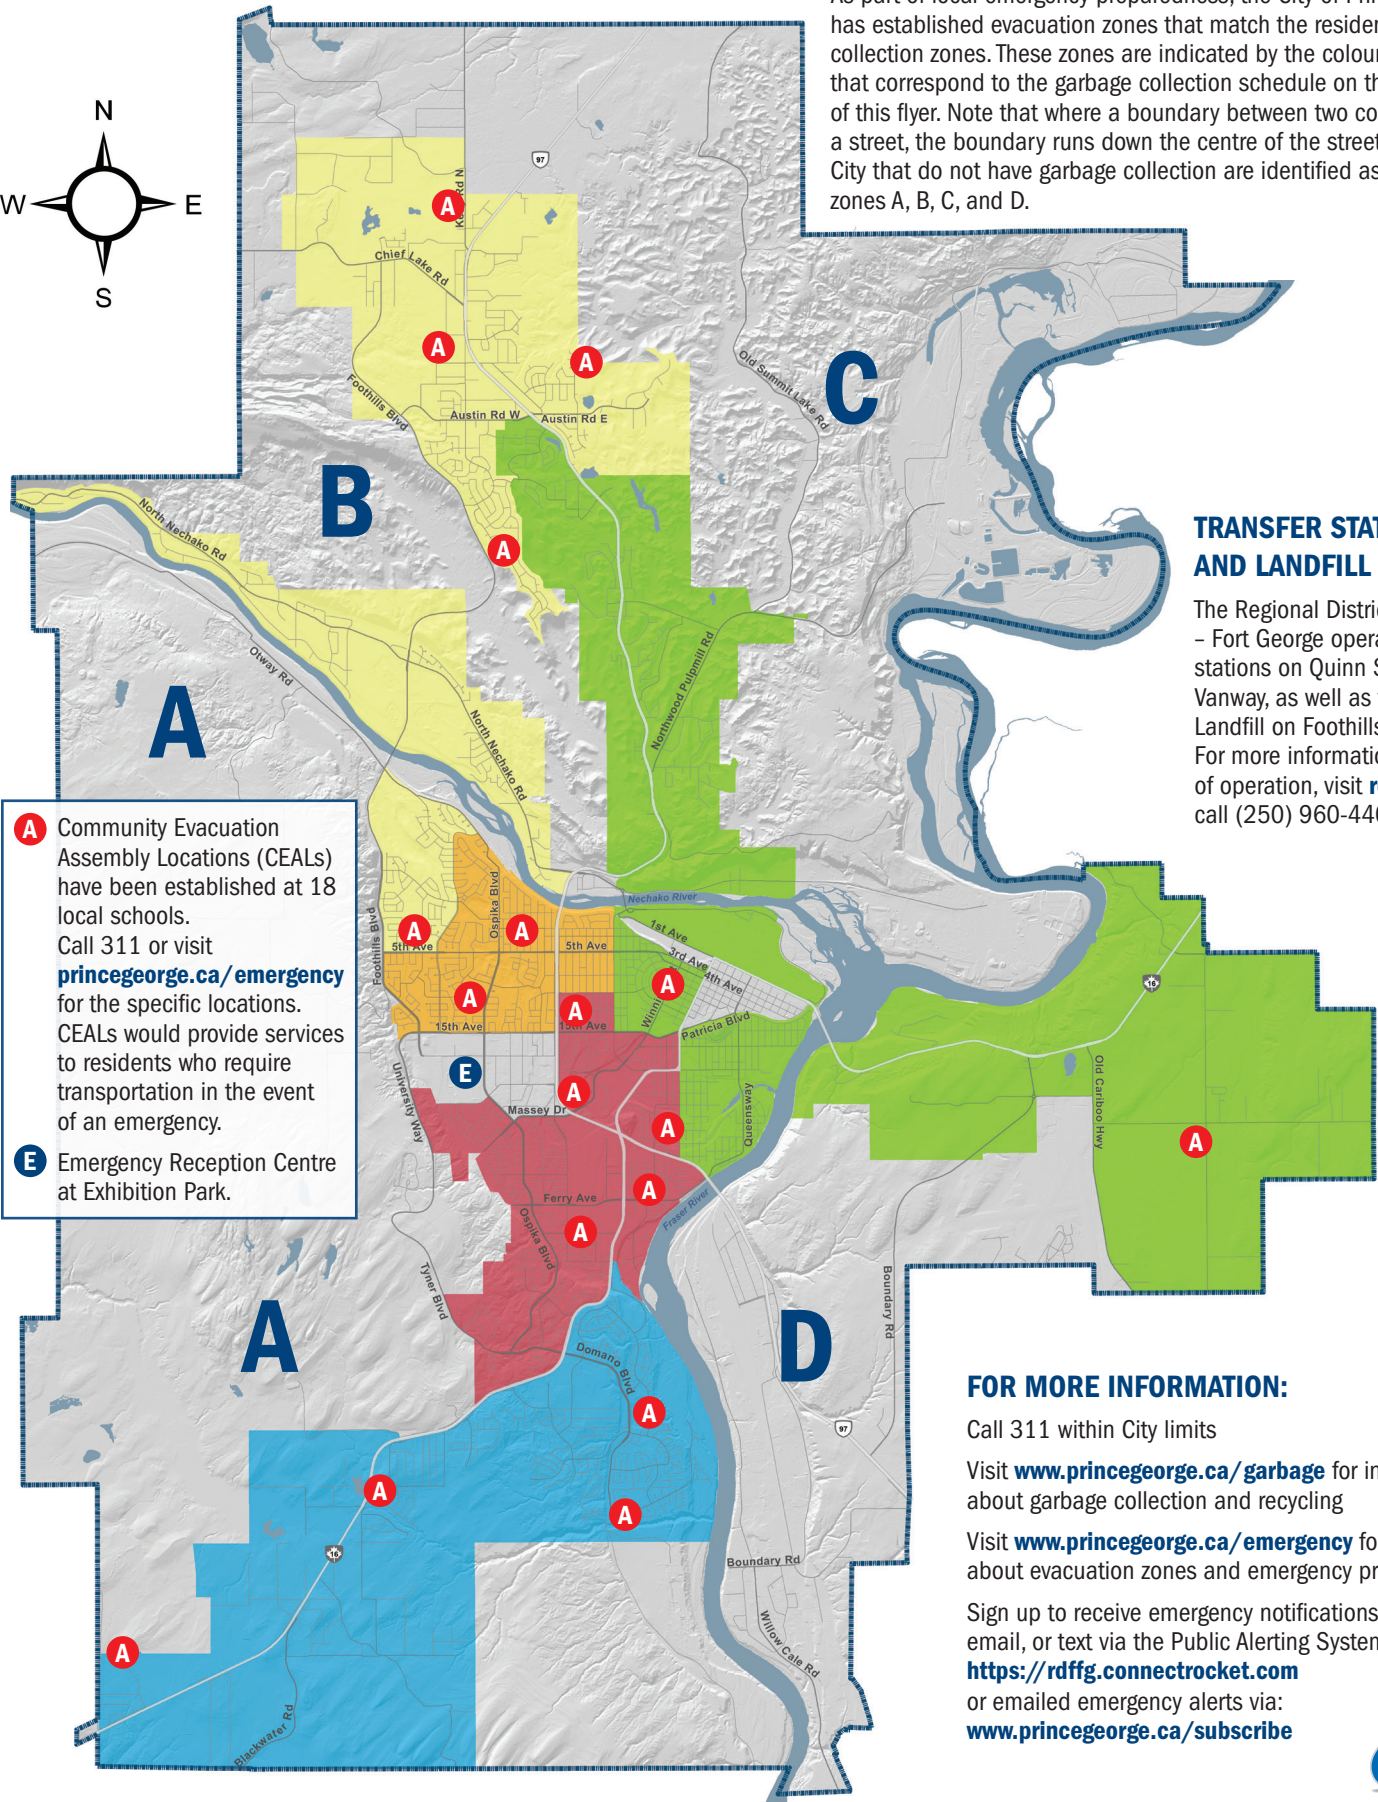

GARBAGE COLLECTION AREAS AND EVACUATION ZONES

As part of local emergency preparedness, the City of Prince George has established evacuation zones that match the residential garbage collection zones. These zones are indicated by the colours on the map that correspond to the garbage collection schedule on the other side of this flyer. Note that where a boundary between two colours follows a street, the boundary runs down the centre of the street. Areas of the City that do not have garbage collection are identified as evacuation zones A, B, C, and D.

- **A** Community Evacuation Assembly Locations (CEALs) have been established at 18 local schools. Call 311 or visit princegeorge.ca/emergency for the specific locations. CEALs would provide services to residents who require transportation in the event of an emergency.
- **E** Emergency Reception Centre at Exhibition Park.

TRANSFER STATIONS AND LANDFILL

The Regional District of Fraser – Fort George operates transfer stations on Quinn Street and in Vanway, as well as the Regional Landfill on Foothills Boulevard. For more information and hours of operation, visit rdffg.bc.ca or call (250) 960-4400.

FOR MORE INFORMATION:

Call 311 within City limits

Visit www.princegeorge.ca/garbage for information about garbage collection and recycling

Visit www.princegeorge.ca/emergency for information about evacuation zones and emergency preparedness

Sign up to receive emergency notifications by phone, email, or text via the Public Alerting System:

<https://rdffg.connectrocket.com>

or emailed emergency alerts via:

www.princegeorge.ca/subscribe