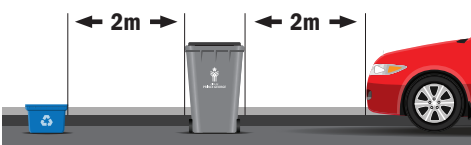

July 2023							August 2023							September 2023							October 2023						
Su	Mo	Tu	We	Th	Fr	Sa	Su	Mo	Tu	We	Th	Fr	Sa	Su	Mo	Tu	We	Th	Fr	Sa	Su	Mo	Tu	We	Th	Fr	Sa
						1			1	2	3	4	5						1	2	1	2	3	4	5	6	7
2	3	4	5	6	7	8	6	7	8	9	10	11	12	3	4	5	6	7	8	9	8	9	10	11	12	13	14
9	10	11	12	13	14	15	13	14	15	16	17	18	19	10	11	12	13	14	15	16	15	16	17	18	19	20	21
16	17	18	19	20	21	22	20	21	22	23	24	25	26	17	18	19	20	21	22	23	22	23	24	25	26	27	28
23	24	25	26	27	28	29	27	28	29	30	31			24	25	26	27	28	29	30	29	30	31				
30	31																										

November 2023							December 2023							January 2024							February 2024						
Su	Mo	Tu	We	Th	Fr	Sa	Su	Mo	Tu	We	Th	Fr	Sa	Su	Mo	Tu	We	Th	Fr	Sa	Su	Mo	Tu	We	Th	Fr	Sa
			1	2	3	4						1	2		1	2	3	4	5	6					1	2	3
5	6	7	8	9	10	11	3	4	5	6	7	8	9	7	8	9	10	11	12	13	4	5	6	7	8	9	10
12	13	14	15	16	17	18	10	11	12	13	14	15	16	14	15	16	17	18	19	20	11	12	13	14	15	16	17
19	20	21	22	23	24	25	17	18	19	20	21	22	23	21	22	23	24	25	26	27	18	19	20	21	22	23	24
26	27	28	29	30			24	25	26	27	28	29	30	28	29	30	31				25	26	27	28	29		
							31																				

RESIDENTIAL GARBAGE COLLECTION

The City of Prince George will **NOT** collect any carts that are overflowing with garbage. Please make sure all garbage is contained inside your cart, and the lid is completely closed.

Carts must be at the curb by 8:00am on the day of collection, but no earlier than 4:00am.

Give It Space

Provide at least 2m of clearance on all sides, including from your recycling bins.

RECYCLING

Recycle BC provides curbside recycling in Prince George. Information about recyclables, collection schedules, and local recycling depots is available at recyclebc.ca/prince-george.

RADIO FREQUENCY ID SYSTEM

The City uses a Radio Frequency Identification (RFID) system to track carts and collect images of carts that are broken, overflowing, or otherwise not meeting the regulations in the City's Garbage Collection Bylaw. For more information, call 311 or visit princegeorge.ca/garbage.

BE BEAR AWARE

An average of 35 bears are destroyed in Prince George every year. Many are attracted to garbage carts and residential properties in search of food. You can help save a bear's life and improve the safety of our community by following these City bylaw regulations:

- Secure your garbage in a bear-resistant location such as a garage or shed.
- Place your garbage cart at the curb no earlier than 4:00am on collection day and remove it by 7:00pm that day.
- Remove bear attractants such as bird feeders, fruit, and pet food and keep your BBQ clean.

Failure to comply with City bylaws may result in a fine. View more info and Bear Smart tips at princegeorge.ca/wildlife.