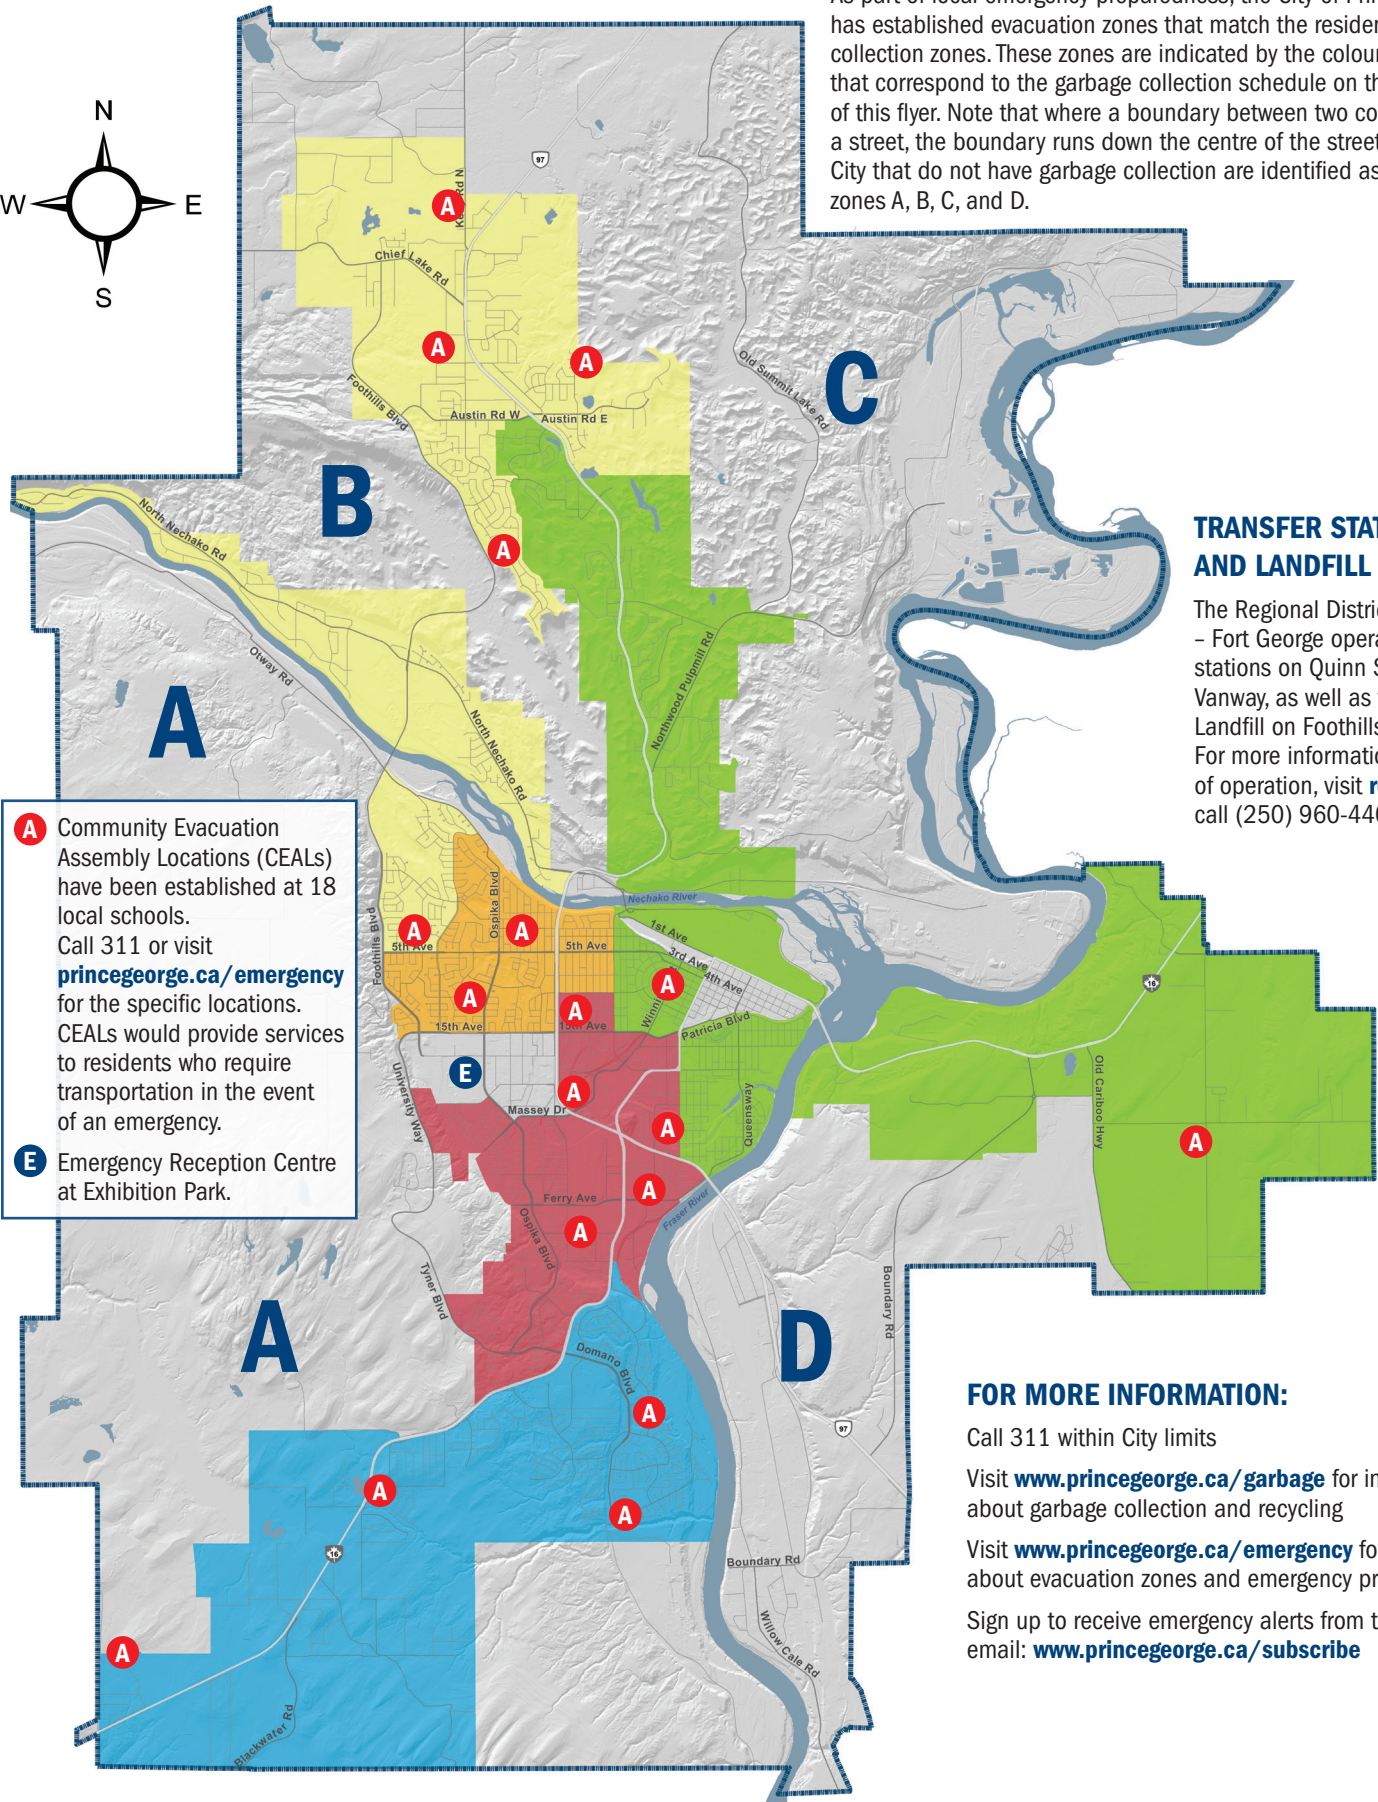

GARBAGE COLLECTION AREAS AND EVACUATION ZONES

As part of local emergency preparedness, the City of Prince George has established evacuation zones that match the residential garbage collection zones. These zones are indicated by the colours on the map that correspond to the garbage collection schedule on the other side of this flyer. Note that where a boundary between two colours follows a street, the boundary runs down the centre of the street. Areas of the City that do not have garbage collection are identified as evacuation zones A, B, C, and D.

- **A** Community Evacuation Assembly Locations (CEALs) have been established at 18 local schools. Call 311 or visit princegeorge.ca/emergency for the specific locations. CEALs would provide services to residents who require transportation in the event of an emergency.
- **E** Emergency Reception Centre at Exhibition Park.

TRANSFER STATIONS AND LANDFILL

The Regional District of Fraser – Fort George operates transfer stations on Quinn Street and in Vanway, as well as the Regional Landfill on Foothills Boulevard. For more information and hours of operation, visit rdffg.bc.ca or call (250) 960-4400.

FOR MORE INFORMATION:

Call 311 within City limits

Visit www.princegeorge.ca/garbage for information about garbage collection and recycling

Visit www.princegeorge.ca/emergency for information about evacuation zones and emergency preparedness

Sign up to receive emergency alerts from the City via email: www.princegeorge.ca/subscribe