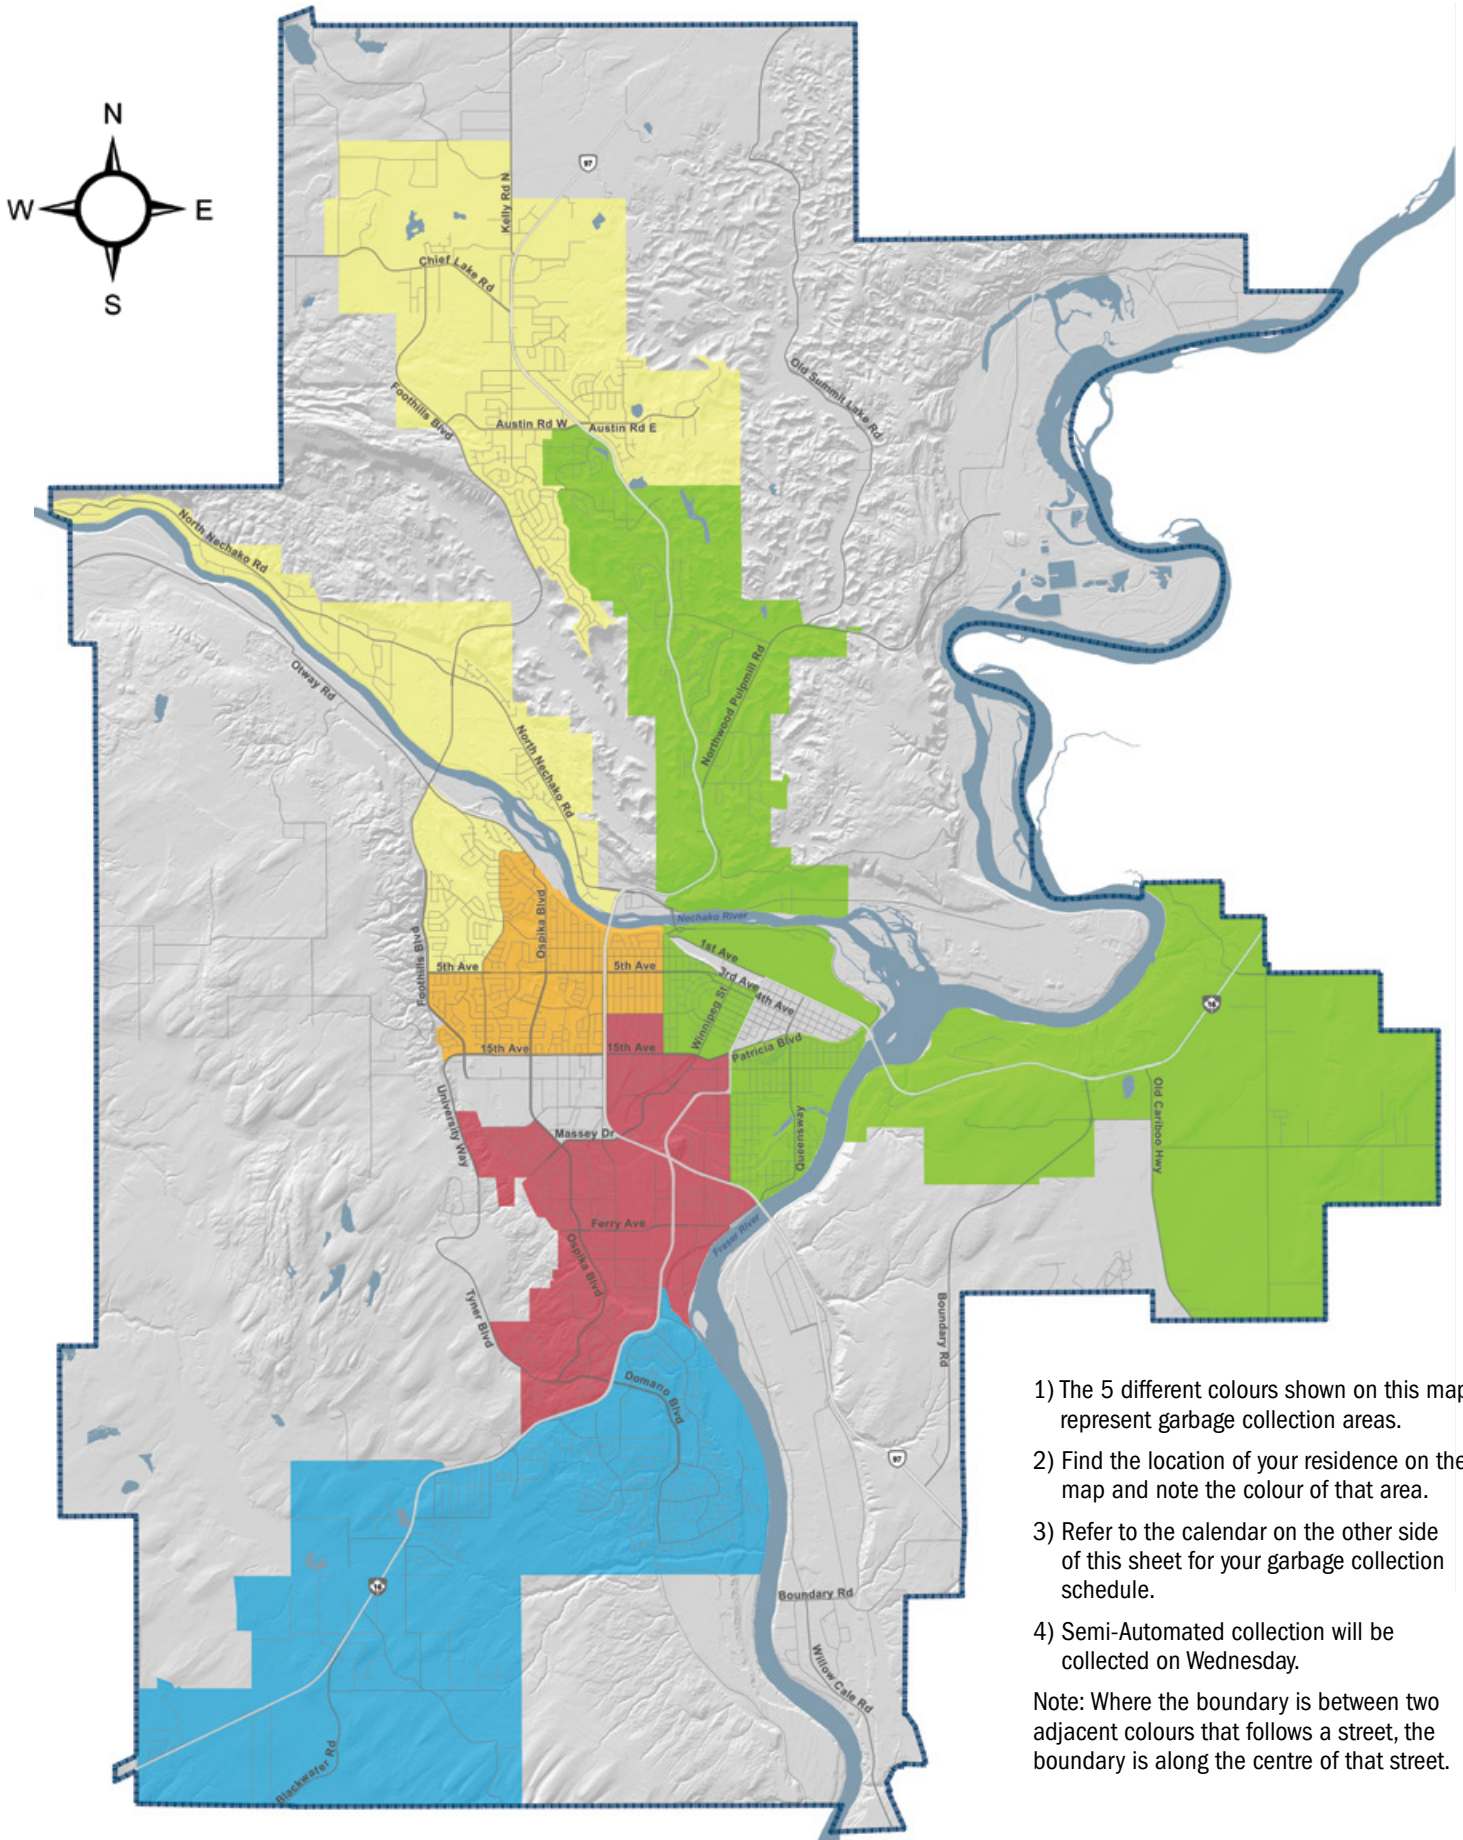

## BE BEAR AWARE

Each year, many bears are attracted into Prince George city limits in search of food. Unfortunately, many "problem bears" have to be destroyed by Conservation Officers. There are a number of simple things we can all do to make a difference and maybe save a bear's life:

- 1) The 5 different colours shown on this map represent garbage collection areas.
- 2) Find the location of your residence on the map and note the colour of that area.
- 3) Refer to the calendar on the other side of this sheet for your garbage collection schedule.
- 4) Semi-Automated collection will be collected on Wednesday.

Note: Where the boundary is between two adjacent colours that follows a street, the boundary is along the centre of that street.