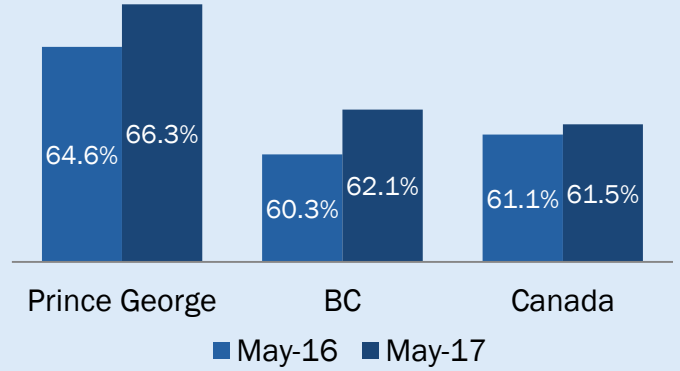

EMPLOYMENT

Unemployment Rate

Employment Rate

Cariboo economic development region

81,000
EMPLOYED

1100
JOBS

Cariboo region employment in:

- Manufacturing increased by **1100** jobs
- Mining and Oil and Gas Extraction decreased by **500** jobs