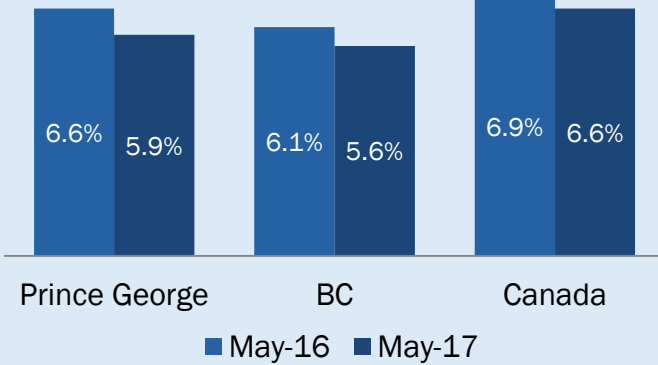

EMPLOYMENT

Unemployment Rate

Employment Rate

Cariboo economic development region

81,000
EMPLOYED

1100
JOBS

Cariboo region employment in:

- Manufacturing increased by **1100** jobs
- Mining and Oil and Gas Extraction decreased by **500** jobs