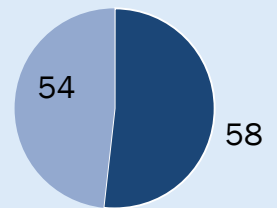

■ New
■ Renewal