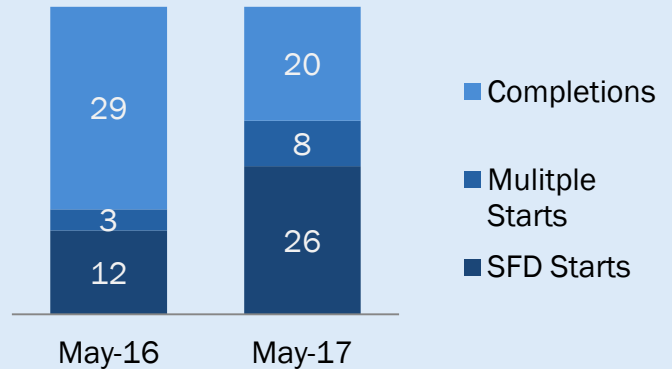

HOUSING CONSTRUCTION