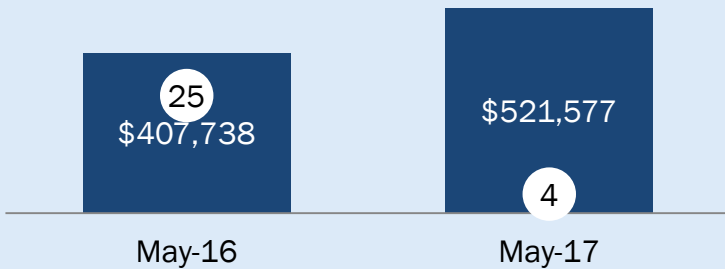

REAL ESTATE

■ Avg house sale   ● New houses sold