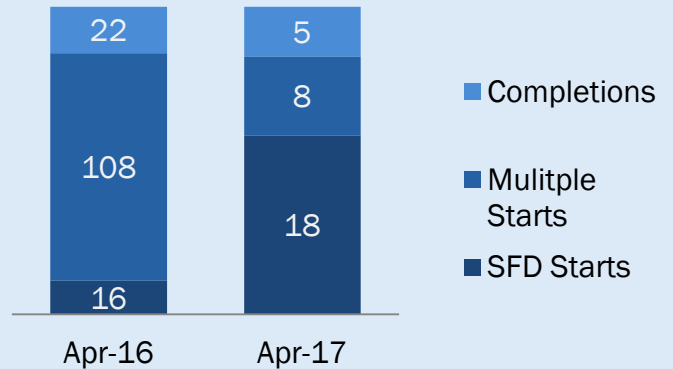

HOUSING CONSTRUCTION