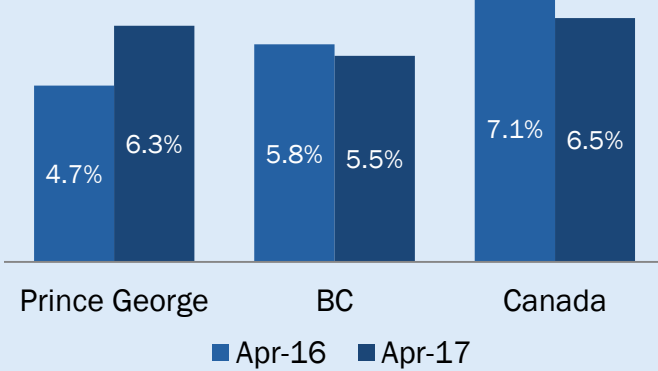

EMPLOYMENT

Unemployment Rate