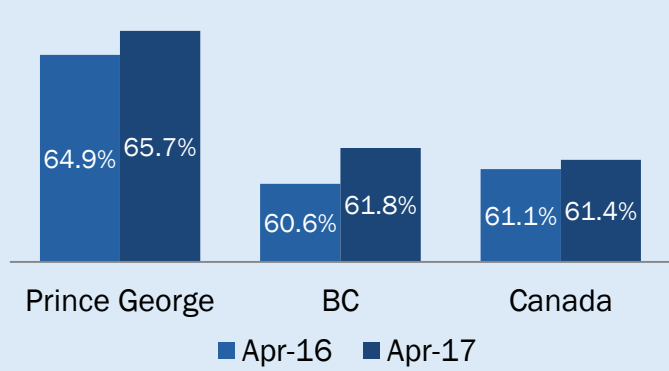

### EMPLOYMENT

Unemployment Rate

Employment Rate

### Cariboo economic development region

79,900  
EMPLOYED

↑ 500  
JOBS